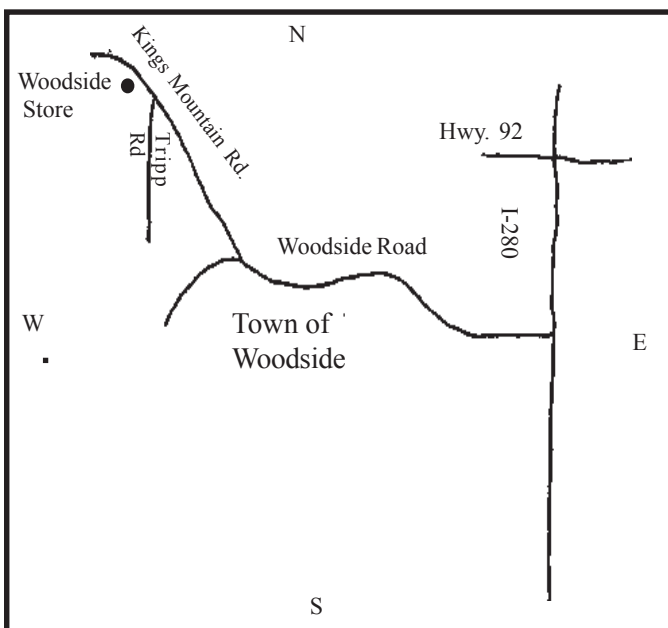

Directions to the Sanchez Adobe

1000 Linda Mar Boulevard, Pacifica, CA 94044

Directions: From Freeway 280, exit on Highway 1 South to Pacifica. Continue on Highway 1 for approximately 5 miles. Turn left on Linda Mar Boulevard. The Sanchez Adobe is on the right just past Adobe Plaza.

Park: Sanchez Adobe parking lot.

Directions to the Woodside Store

3300 Tripp Road, Woodside, CA 94062

Directions: From Freeway 280, exit on Woodside Road. Continue west on Woodside Road for 3 miles through town. Turn right on Kings Mountain Road. After approximately 1 mile, turn left on Tripp Road. The Woodside Store is on the corner of Kings Mountain and Tripp Road.

Park: Woodside Store parking lot. Please do not park on the street.