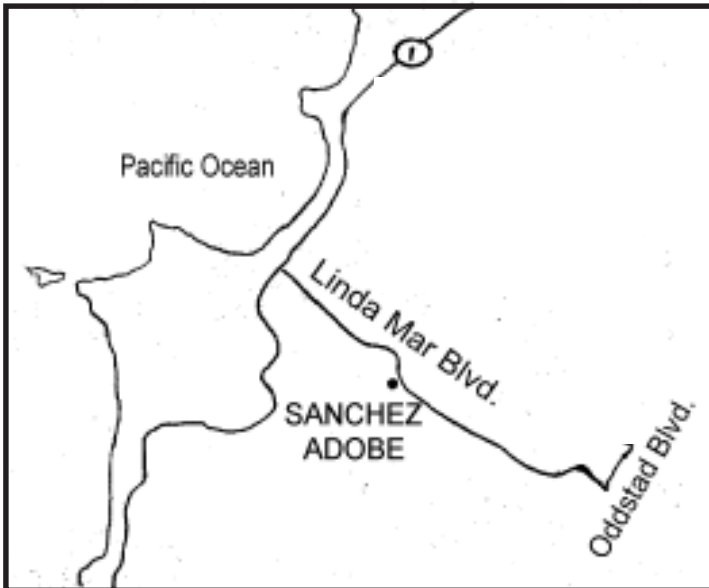

Directions to the Sanchez Adobe

1000 Linda Mar Boulevard, Pacifica, CA 94044

Directions: From Freeway 280, exit on Highway 1 South to Pacifica. Continue on Highway 1 for approximately 5 miles. Turn left on Linda Mar Boulevard. The Sanchez Adobe is on the right just past Adobe Plaza.

Park: Sanchez Adobe parking lot.

Directions to the Woodside Store

3300 Tripp Road, Woodside, CA 94062

Directions: From Freeway 280, exit on Woodside Road. Continue west on Woodside Road for 3 miles through town. Turn right on Kings Mountain Road. After approximately 1 mile, turn left on Tripp Road. The Woodside Store is on the corner of Kings Mountain and Tripp Road.