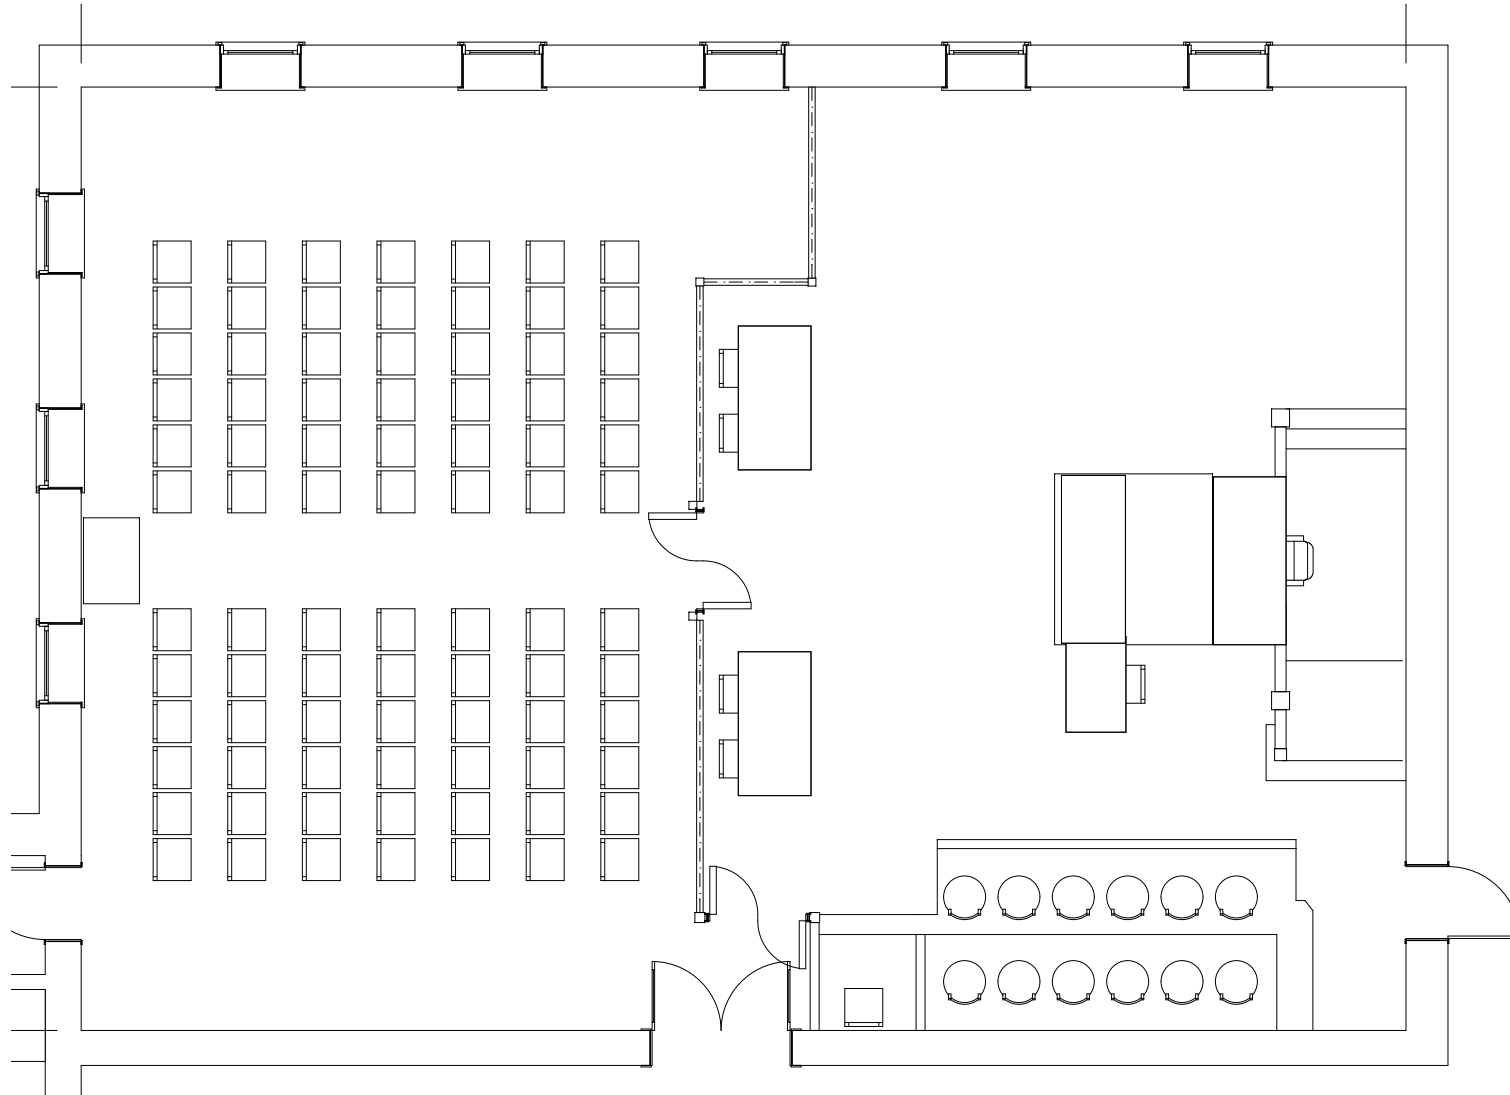

# Courtroom A

Scale: 3/16" = 1'-0  
Square Footage: 2,1739  
Date: August 6, 2011

Drawing by: JoshShade@gmail.com

## Gallery Seating

Gallery Seating: 84

San Mateo County History Museum  
2200 Broadway Street  
Redwood City, CA 94063  
(650) 299-0104

# Courtroom A

Scale: 3/16" = 1'-0"  
Square Footage: 2,1739  
Date: August 6, 2011

Drawing by: JoshShade@gmail.com

## Banquet Seating

Maximum Seating:  
8 @ each table = 136  
10 @ each table = 170

San Mateo County History Museum  
2200 Broadway Street  
Redwood City, CA 94063  
(650) 299-0104