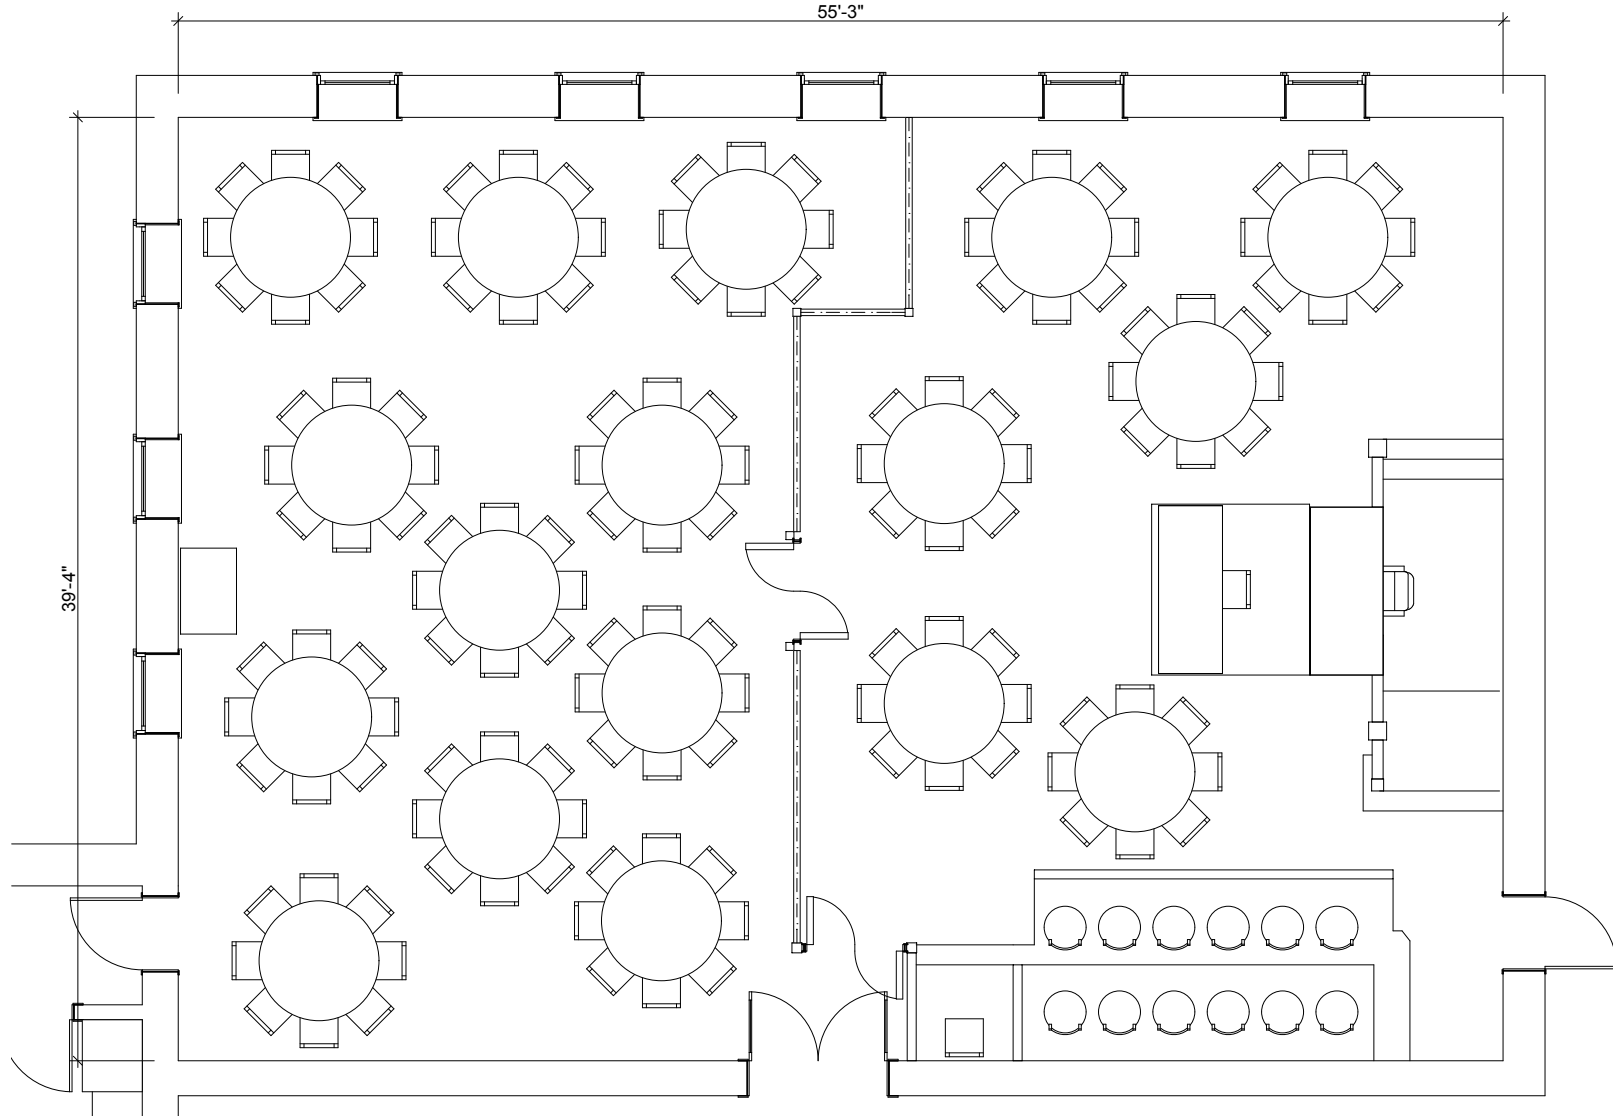

# Courtroom A

Scale: 3/16" = 1'-0  
Square Footage: 2,1739  
Date: August 6, 2011

Drawing by: JoshShade@gmail.com

## Gallery Seating

Gallery Seating: 84

San Mateo County History Museum  
2200 Broadway Street  
Redwood City, CA 94063  
(650) 299-0104

# Courtroom A

Scale: 3/16" = 1'-0"  
Square Footage: 2,1739  
Date: August 6, 2011

Drawing by: JoshShade@gmail.com